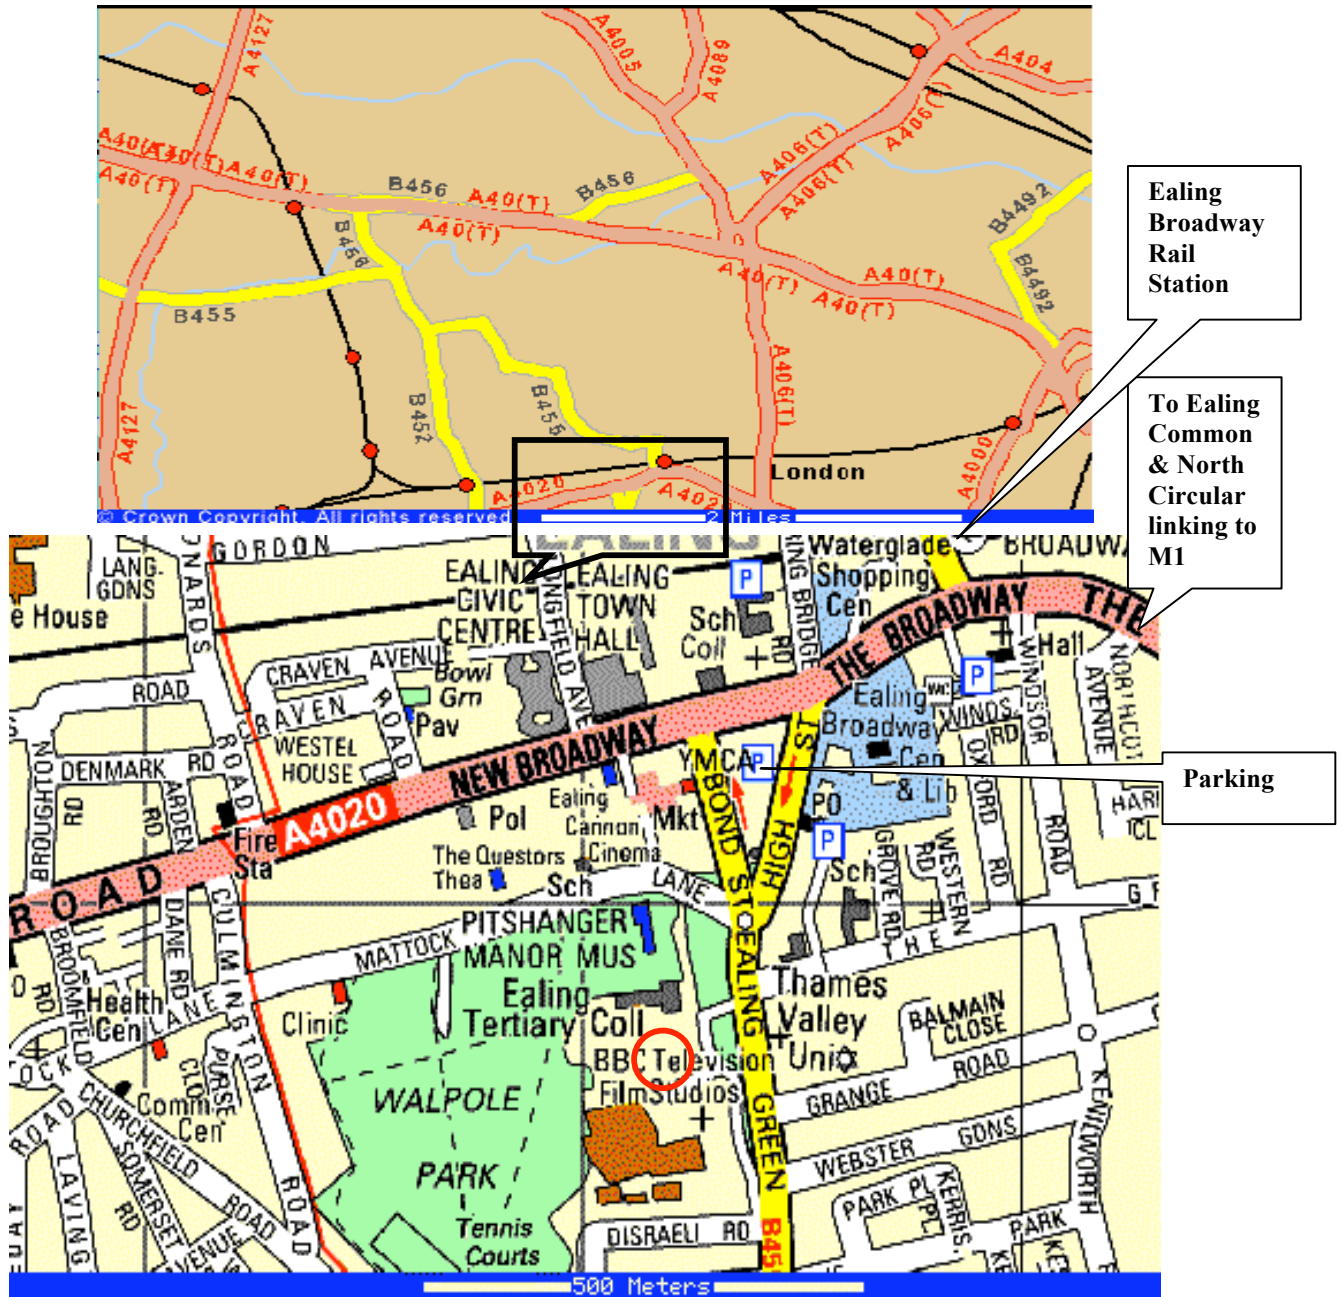

### Rail Connections

Underground rail – Ealing Broadway via Central or District line. South Ealing via Piccadilly line.  
Overground rail – Ealing Broadway via Paddington or West Country.

**The Association Of Licensed Multiple Retailers**  
9B Walpole Court, Ealing Studios, London W5 5ED